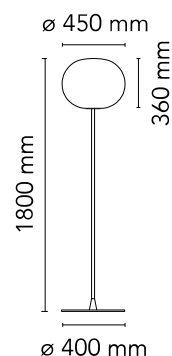

Floor lamp providing diffused light. Diffuser consisting of an externally acid-etched, hand blown, flashed opaline glass and a die-cast threaded ring nut with alodine plating finish. Gray or black painted high-thickness steel base and stem and die-cast aluminum diffuser support. On the cable there is the electronic dimmer which allows the regulation of light brightness.

Are you a professional and your project needs consulting and support?

[BOOK AN APPOINTMENT](#)