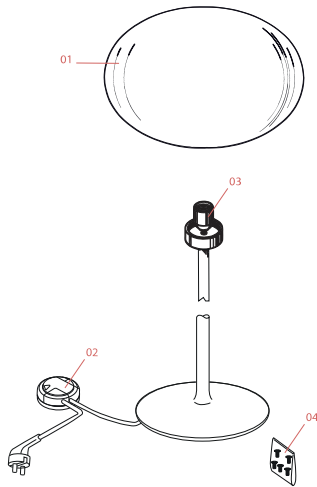

## Glo-Ball Floor 3

Designed by Jasper Morrison, 1998

Halogen - 150W

Floor lamp providing diffused light. Diffuser consisting of an externally acid-etched, hand blown, flashed opaline glass and a die-cast threaded ring nut with alodine plating finish. Gray or black painted high-thickness steel base and stem and die-cast aluminum diffuser support. On the cable there is the electronic dimmer which allows the regulation of light brightness.

## Schematic light drawing

## Spare Parts

- |     |   |           |
|-----|---|-----------|
| 01. | Glo-Ball opal diffuser. Grey Base         | F3055061  |
| 02. | Led rondo' dimmer 220/240v 40-250w 4-100w | RF28045   |
| 03. | New version lamp holder                   | RF2500200 |
| 04. | Kit of 5 white feed pads for base         | RF3020100 |